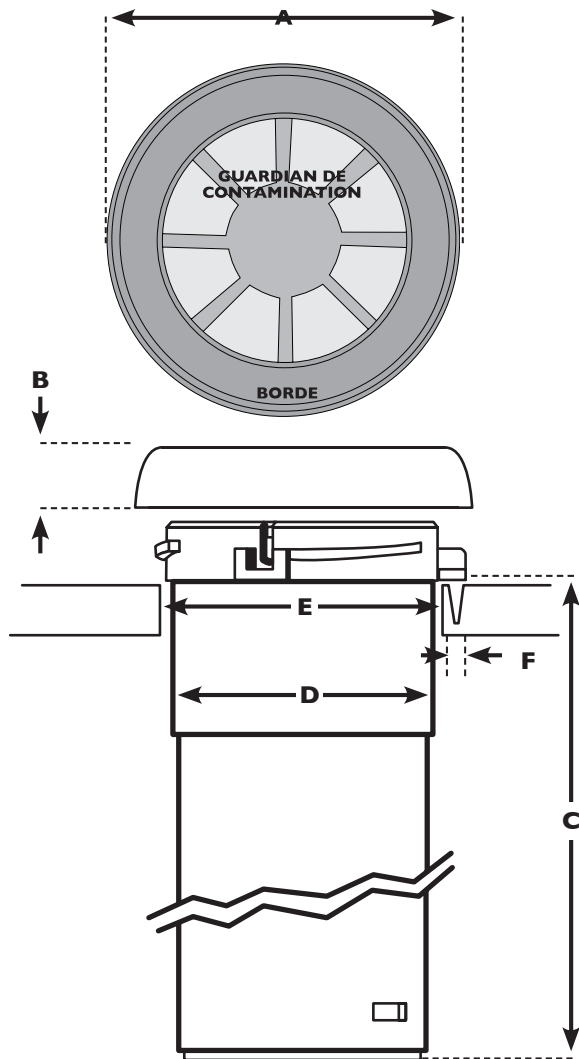

SENTRY®

Dispensador De Vasos sin juntas, montado sobre el mostrador

Cuando remplace el dispensador de vasos San Jamar con el dispensador de vasos Sentry, favor de considerar lo siguiente:

1. La serie C5450C del dispensador Sentry EMBONARA en el orificio del dispensador EZ_Fit, ADICIONALMENTE los orificios están ubicados en el mismo lugar. En caso de tener múltiples dispensadores ubicados en el mismo mostrador, por favor considere una distancia mínima de 1/4" (7mm) de distancia entre los bordes.
2. La serie C5250C del dispensador de vasos Euro Sentry EMBONARA en el orificio del dispensador EZ_Fit, serie C2210C, ADICIONALMENTE los orificios están ubicados en el mismo lugar. En caso de tener múltiples dispensadores ubicados en el mismo mostrador, por favor considere una distancia mínima de 1/8" (4mm) de distancia entre los bordes.

Especificaciones para los dispensadores Sentry	C5450C C5450C18 Un tamaño para todos Dispensador Sentry	C5250C C5250C18 Dispensador Sentry "Euro"
Diámetro del borde A	7¹/₁₆" (180 mm)	6¹¹/₃₂" (161 mm)
Altura del diámetro del borde B	13¹/₁₆" (20 mm)	13¹/₁₆" (20 mm)
Longitud del tubo C	23³/₄" (597mm)	23³/₄" (597 mm)
	18" (457 mm)	18" (457 mm)
Diámetro del orificio D	5" (127 mm)	4³/₈" (110 mm)
Diámetro del orificio del tornillo E	5¹/₄" (133 mm)	4⁷/₈" (124 mm)
Diámetro del borde del vaso F	3¹/₁₆" (5 mm)	3¹/₁₆" (5 mm)
Rango del diámetro del borde del vaso	3¹/₈"-4¹/₂" (79-114mm)	2⁷/₁₆"-3⁵/₈" (62-92mm)
Rango del tamaño del vaso	8-44oz (236-1301ml)	4-24oz (118-710ml)

San Jamar

555 Koopman Lane
Elkhorn, Wisconsin 53121
USA
T: +1.262.723.6133
F: +1.262.723.4204
info@sanjamar.com
www.sanjamar.com

Canada

3300 Bloor Street West
Center Tower, 11th Floor
Suite 3140 Toronto, ON
M8X 2X3
CANADA
T: +1.416.760.7367
F: +1.416.207.2071
canada@sanjamar.com

Europe

Schoorstraat 26a, bus 1
2220 Heist op-den Berg
BELGIUM
T: +32 1522 8140
F: +32 1522 8148
emea@sanjamar.com

México

Av. Universidad #1377-701
Colonia Axotla CP 01030
Del. Alvaro Obregón
MEXICO, D.F.
T: +52 (55) 3626 0772
F: +52 (55) 5273 4495
mexico@sanjamar.com

san jamar®
smart. safe. sanitary.