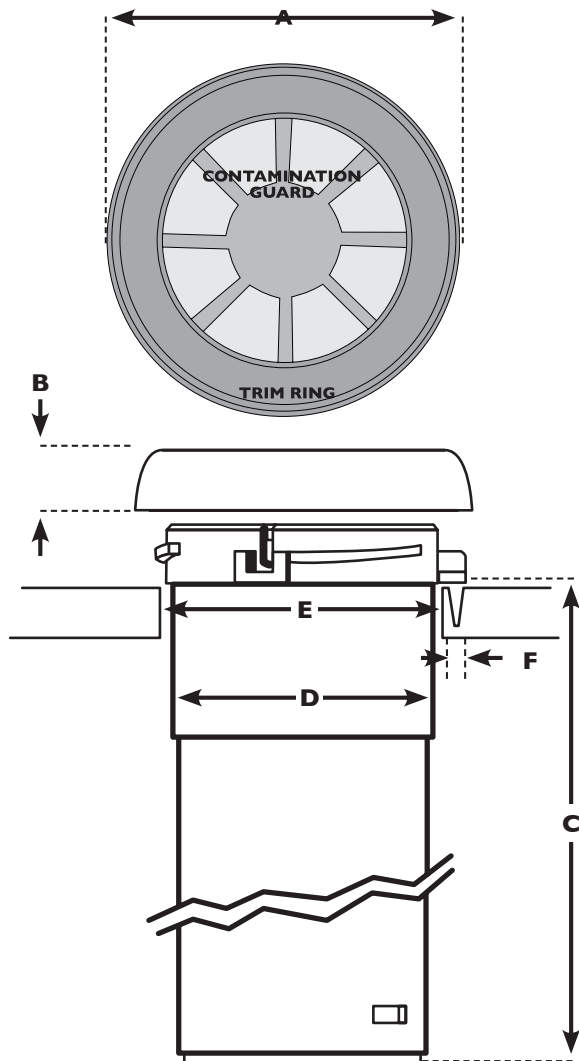

## Adjustable Counter Mount-Type Cup Dispenser

When replacing San Jamar EZ Fit® cup dispensers with Sentry® cup dispensers, please note the following:

1. A C5450C series Sentry® dispenser WILL fit into a C2410C series EZ Fit® hole cut-out, AND screw hole locations are identical. When multiple dispensers are located closely together, there must be a minimum of a 1/4" (7mm) clearance between trim rings of adjacent EZ Fit® dispensers.
2. A C5250C series Euro Sentry® dispenser WILL fit into a C2210C series Euro EZ Fit® hole cut-out, AND screw hole locations are identical. When multiple dispensers are located closely together, there must be a minimum of 1/8" (4mm) clearance between the adjacent EZ Fit® dispensers.

Specifications for Sentry® Dispensers	<b>C5450C</b> <b>C5450C18</b> One-Size-Fits-All Sentry® Dispenser	<b>C5250C</b> <b>C5250C18</b> "Euro" Sentry® Dispenser
Trim Ring Diameter <b>A</b>	<b>7 1/16"</b> (180 mm)	<b>6 11/32"</b> (161 mm)
Trim Ring Height <b>B</b>	<b>13/16"</b> (20 mm)	<b>13/16"</b> (20 mm)
Tube Length <b>C</b>	<b>23 3/4"</b> (597 mm)	<b>23 3/4"</b> (597 mm)
	<b>18"</b> (457 mm)	<b>18"</b> (457 mm)
Tube Diameter <b>D</b>	<b>5"</b> (127 mm)	<b>4 3/8"</b> (110 mm)
Counter Hole Cut-Out Diameter <b>E</b>	<b>5 1/4"</b> (133 mm)	<b>4 7/8"</b> (124 mm)
Screw Hole Diameter <b>F</b>	<b>3/16"</b> (5 mm)	<b>3/16"</b> (5 mm)
Cup Rim Diameter Range	<b>3 1/8"-4 1/2"</b> (79-114mm)	<b>2 7/16"-3 5/8"</b> (62-92mm)
Cup Size Range	<b>8-44oz</b> (236-1301ml)	<b>4-24oz</b> (118-710ml)