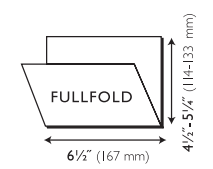

# FEATURES Modular Straw & Napkin Combo Dispenser

Item	Description	Napkin Type	Dimensions (H x W x D)
MODH6003SN	Straw and Napkin Dispenser	Interfold	22.15" x 9.40" x 13.63" (563 x 239 x 346 mm)
MODH6003OGN	Organizer and Napkin Dispenser	Interfold	22.15" x 9.40" x 13.63" (563 x 239 x 346 mm)
MODH6005SN	Straw and Napkin Dispenser	Fullfold	22.15" x 9.40" x 13.68" (563 x 239 x 347 mm)
MODH6005OGN	Organizer and Napkin Dispenser	Fullfold	22.15" x 9.40" x 13.68" (563 x 239 x 347 mm)