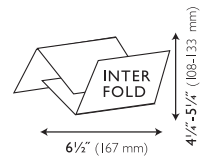

# FEATURES Modular Straw & Napkin Combo Dispenser

Item	Description	Napkin Type	Dimensions (H x W x D)
MODH6003SN	Straw and Napkin Dispenser	Interfold	22.15" x 9.40" x 13.63" (563 x 239 x 346 mm)
MODH6003OGN	Organizer and Napkin Dispenser	Interfold	22.15" x 9.40" x 13.63" (563 x 239 x 346 mm)
MODH6005SN	Straw and Napkin Dispenser	Fullfold	22.15" x 9.40" x 13.68" (563 x 239 x 347 mm)
MODH6005OGN	Organizer and Napkin Dispenser	Fullfold	22.15" x 9.40" x 13.68" (563 x 239 x 347 mm)