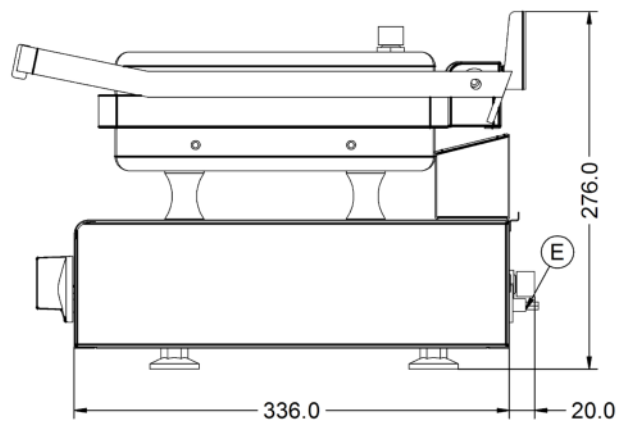

Power and Performance

Total Power kW	3.00
IP Rating	IP23
Cooking Area (Width x Depth) mm	358 x 258
Temperature Control	Mechanical

Key Specifications

Top Grill Plate Surface Type	Ribbed
Grill Plate Surface Type	Smooth
Grill Plate Material	Aluminium

Weights and Dimensions

Unit Height (External) mm	276
Unit Width (External) mm	395
Unit Depth (External) mm	356
Net Weight Kg	23.1

Supply Connections

Requires Installation	No
Requires Electrical Supply	Yes
UK 3 Pin Plug	Yes
Requires Hardwiring	No
Electrical Supply Rating Watts	3,000
Single Phase Amps	13.0
Single Phase Voltage	230

Shipping

Packed Weight Kg	25.4
Packed Height cm	42
Packed Width cm	48.5
Packed Depth cm	48.5

Available Accessories

OS1	OMELETTE SPACER - FOR GG1
SS1	SANDWICH SPACER - FOR GG1

Technical Picture

Lincat Limited