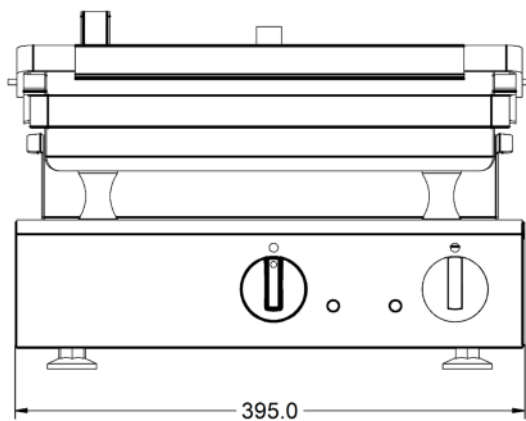

Power and Performance

Total Power kW	3.00
IP Rating	IP23
Cooking Area (Width x Depth) mm	358 x 258
Temperature Control	Mechanical

Key Specifications

Top Grill Plate Surface Type	Ribbed
Grill Plate Surface Type	Smooth
Grill Plate Material	Aluminium

Weights and Dimensions

Unit Height (External) mm	276
Unit Width (External) mm	395
Unit Depth (External) mm	356
Net Weight Kg	23.1

Supply Connections

Requires Installation	No
Requires Electrical Supply	Yes
UK 3 Pin Plug	Yes
Requires Hardwiring	No
Electrical Supply Rating Watts	3,000
Single Phase Amps	13.0
Single Phase Voltage	230

Shipping

Packed Weight Kg	25.4
Packed Height cm	42
Packed Width cm	48.5
Packed Depth cm	48.5

Available Accessories

OS1	OMELETTE SPACER - FOR GG1
SS1	SANDWICH SPACER - FOR GG1

Technical Picture

Lincat Limited